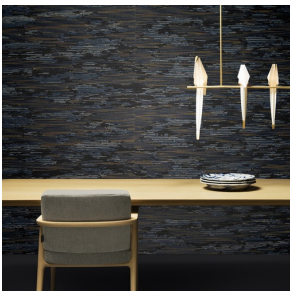

Detailing

The full wallcovering collection can be discovered at moooiwallcovering.com

---

Colours

Mid-day

Sunrise

Sunset